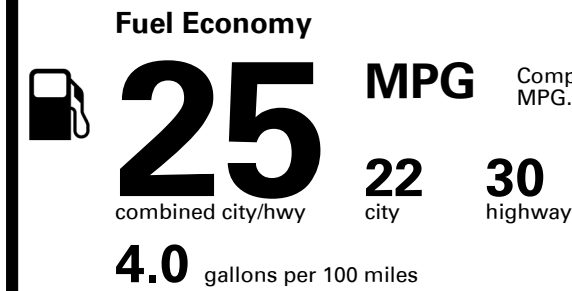

TOTAL PRICE: \$41,125.00

30 A 2269HGRAND

EMISSIONS:
This vehicle is certified to meet emission requirements in all 50 states

EPA DOT Fuel Economy and Environment

Gasoline Vehicle

Compact Cars range from 14 to 119 MPG. The best vehicle rates 136 MPGe.

You spend \$2,000 more in fuel costs over 5 years compared to the average new vehicle.

Annual fuel cost \$1,800

Fuel Economy & Greenhouse Gas Rating (tailpipe only)

Smog Rating (tailpipe only)

This vehicle emits 357 grams CO₂ per mile. The best emits 0 grams per mile (tailpipe only). Producing and distributing fuel also create emissions; learn more at fueleconomy.gov.