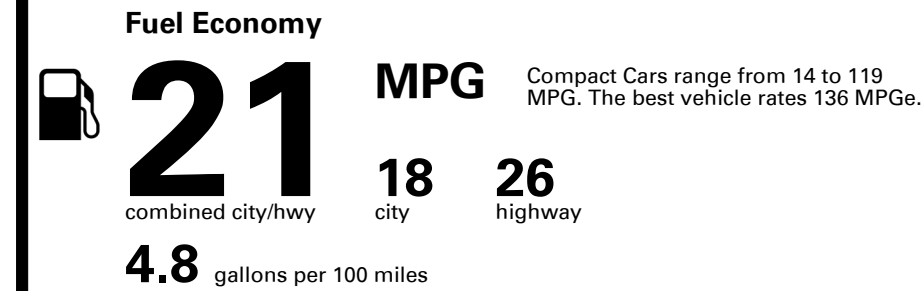

GENESIS WARRANTY

- 5-year/60,000-mile New Vehicle Warranty*
- 10-year/100,000-mile Powertrain Warranty*
- 7-year/Unlimited-mile Anti-perforation Warranty*
- Limited warranties, see dealer for details

Full Tank of Gas

Manufacturer's Suggested Retail Price: $43,750.00

ADDED FEATURES:

- ***Elite Package:** $1,750.00
  - Low Beam Assist
  - Rain-Sensing Wipers
  - Parking Distance Warning
  - Wide Sunroof
  - Wireless Charging Pad
- **Accessories**
  - *Cargo Tray $150.00
  - *First Aid Kit $45.00
  - *Mud Guards $70.00

SOLD TO: NC712
GENESIS OF FAYETTEVILLE
1960 SKIBO ROAD
FAYETTEVILLE NC 28314

SHIPPED TO: NC712

Inland Freight & Handling : $995.00

VIN: KMTG74LE6KU017455	ENGINE: G6DPJA119277	EXTERIOR COLOR: HIMALAYAN GRAY	INTERIOR/SEAT COLOR: GRAY/GRAY
MODEL: R0442R65	PORT OF ENTRY: BR	TRANSPORT: TRUCK	ACCESSORY WEIGHT: 15 lbs./ 7 kgs.

TOTAL PRICE: $46,760.00

EMISSIONS:
This vehicle is certified to meet emission requirements in all 50 states

EPA DOT Fuel Economy and Environment

Gasoline Vehicle

You spend $3,750
more in fuel costs over 5 years compared to the average new vehicle.

Annual fuel cost $2,150

Fuel Economy & Greenhouse Gas Rating (tailpipe only)

Smog Rating (tailpipe only)

This vehicle emits 429 grams CO₂ per mile. The best emits 0 grams per mile (tailpipe only). Producing and distributing fuel also create emissions; learn more at fueleconomy.gov.

Actual results will vary for many reasons, including driving conditions and how you drive and maintain your vehicle. The average new vehicle gets 27 MPG and costs $7,000 to fuel over 5 years. Cost estimates are based on 15,000 miles per year at $ 2.55 per gallon. MPGe is miles per gasoline gallon equivalent. Vehicle emissions are a significant cause of climate change and smog.

fueleconomy.gov

Calculate personalized estimates and compare vehicles

GOVERNMENT 5-STAR SAFETY RATINGS

This vehicle has not been rated by the government for overall vehicle score, frontal crash, side crash or rollover risk.

Source: National Highway Traffic Safety Administration (NHTSA).
www.safercar.gov or 1-888-327-4236

Manufacturer's suggested retail price includes manufacturer's recommended pre-delivery service. Gasoline license and title fees state and local taxes and dealer installed options and accessories are not included in the manufacturer's suggested retail price. This label has been affixed to this vehicle by Hyundai Motor America, pursuant to the requirements of 15 U.S.C. 1231 et seq. which prohibits its removal or alteration prior to delivery to the ultimate purchaser.

PARTS CONTENT INFORMATION

FOR VEHICLES IN THIS CARLINE: U.S./CANADIAN PARTS CONTENT: 2 %

MAJOR SOURCES OF FOREIGN PARTS CONTENT: KOREA: 88 %

FOR THIS VEHICLE: FINAL ASSEMBLY POINT: ULSAN, KOREA

COUNTRY OF ORIGIN:

ENGINE: KOREA TRANSMISSION: KOREA

Note: Parts content does not include final assembly, distribution, or other non-parts costs.